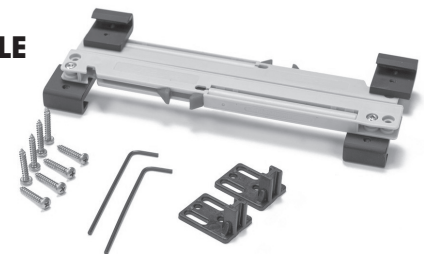

EASY CLIP SINGLE SOFT CLOSE KIT

PART #	DOOR WEIGHT	COLORS	
BDSCK1020B	22-44 lbs.	Matte Black	STOCK
BDSCK2040B	44-88 lbs.	Matte Black	STOCK
BDSCK4060B	88-132 lbs.	Matte Black	STOCK
BDSCK6085B	132-187 lbs.	Matte Black	STOCK