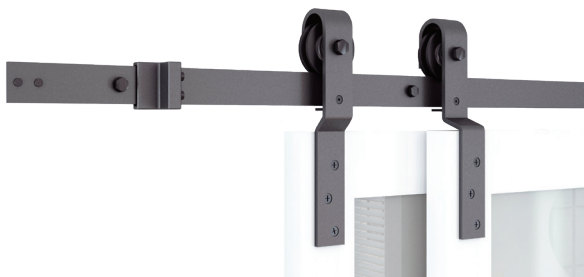

SINGLE TRACK BYPASS KIT

PART #	COLORS	LENGTH	
BD280K07800MB	Matte Black	78-3/4"	STOCK
BD280K09600MB	Matte Black	96"	STOCK

Single track bypass hardware can only be used with solid doors and doors that have not been prepped for strap hangers due to surface mounting screws