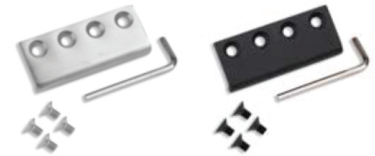

SINGLE TRACK JOINER KIT WITH MOUNTING SCREWS

PART #	COLORS	LENGTH	
BD125SS	Stainless Steel	6-7/16"	STOCK
BD125B	Matte Black	6-7/16"	STOCK

DEBEN TUBULAR BARN DOOR HANDLE

PART #	COLORS	LENGTH	
BD413SS	Stainless Steel	10"	STOCK
BD413MB	Matte Black	10"	STOCK

SINGLE PRIVACY LATCH WITH MOUNTING HARDWARE

PART #	COLORS	
BD250B	Matte Black	STOCK

ALPERTON TUBULAR BARN DOOR HANDLE

PART #	COLORS	LENGTH	
BD414SS	Stainless Steel	11-7/8"	STOCK
BD414MB	Matte Black	11-7/8"	STOCK