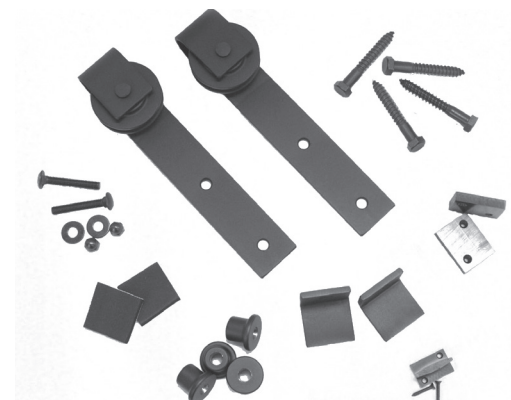

SINGLE TRACK BYPASS KIT

PART #	COLORS	LENGTH	
BD280K07800MB	Matte Black	78-3/4"	STOCK
BD280K09600MB	Matte Black	96"	STOCK

Single track bypass hardware can only be used with solid doors and doors that have not been prepped for strap hangers due to surface mounting screws

STOCK BARN DOOR HARDWARE

FLAT TRACK BARN DOOR HARDWARE KITS BY LEATHERNECK

#142 Flat Track
402 Straight Hanger, 00 Standard Black Finish

PART #	TRACK LENGTH	SINGLE DOOR	
BARN5BLKLN	5' SINGLE KIT 1024-0001	up to 2'6"	STOCK
BARN6BLKLN	6' SINGLE KIT 1024-0002	up to 3'0"	STOCK
BARN7BLKLN	7' SINGLE KIT 1024-0003	up to 3'6"	STOCK
BARN8BLKLN	8' SINGLE KIT 1024-0004	up to 4'0"	STOCK
BARNSPICEBLK	Splice plate for #142 Track, Black (Part # 0115-0021)		STOCK
BARNFINGUIDEBLK	Fin Guide		STOCK
BARNSTOPBLK	Door Stop with Cushion for #142 Track, Black (Part # 0117-0041)		STOCK

For doors up to 1-3/4" thick and up to 400 lbs.
Double doors require 2 kits.

KIT INCLUDES

- 1 Flat Track with spacers (packaged separately)
- 2 Flat Track Hangers
- 2 Door Stops with Cushions
- 2 Anti-Jump Blocks
- 1 Bottom (Fin) Guide
- 4-7 Track Mounting Screws (quantity varies by size of track)