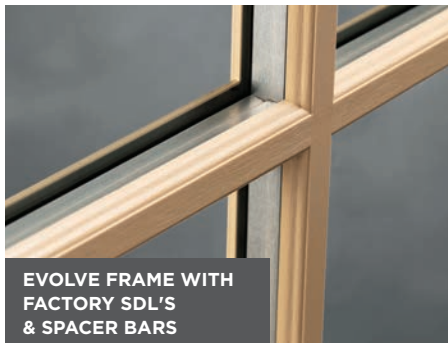

ZEEL FRAME WITH
FACTORY SDL'S
& SPACER BARS

EVOLVE FRAME WITH
FACTORY SDL'S
& SPACER BARS