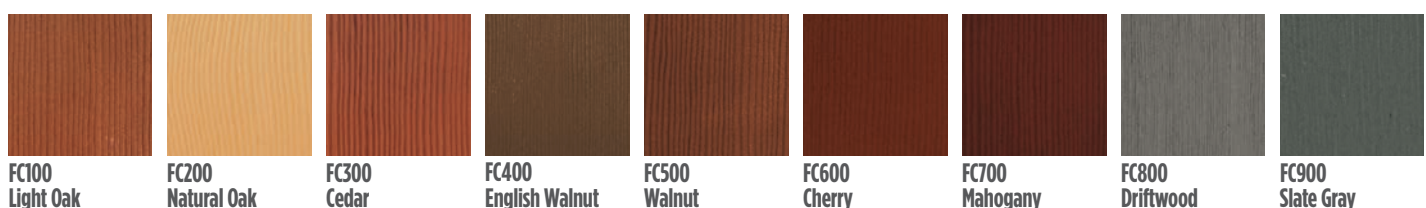

FORTRESS COATING SYSTEMS™ STAIN STOCK COLORS

SHOWN ON MAHOGANY

SHOWN ON OAK

SHOWN ON FIR

FORTRESS COATING SYSTEMS™

- For best paint results we require painting primed composite jambs & PVC casing
- For best staining we require ready-stain jambs and ready-stain exterior brickmould casing.