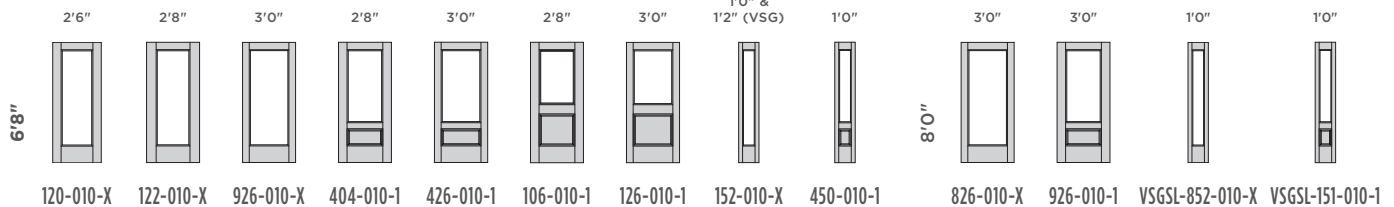

VISTAGRANDE® CLEAR GLASS

VISTAGRANDE. FIR TEXTURED FLUSH-GLAZED DOORS / CLEAR LOW-E ARGON GLASS

VISTAGRANDE. SMOOTH FLUSH-GLAZED DOORS / CLEAR LOW-E ARGON GLASS

VFT	-	✓	✓	✓	✓	✓	✓	✓	✓	-	-	-	-
VSG	✓	✓	✓	✓	✓	✓	✓	✓	✓	✓	✓	✓	✓