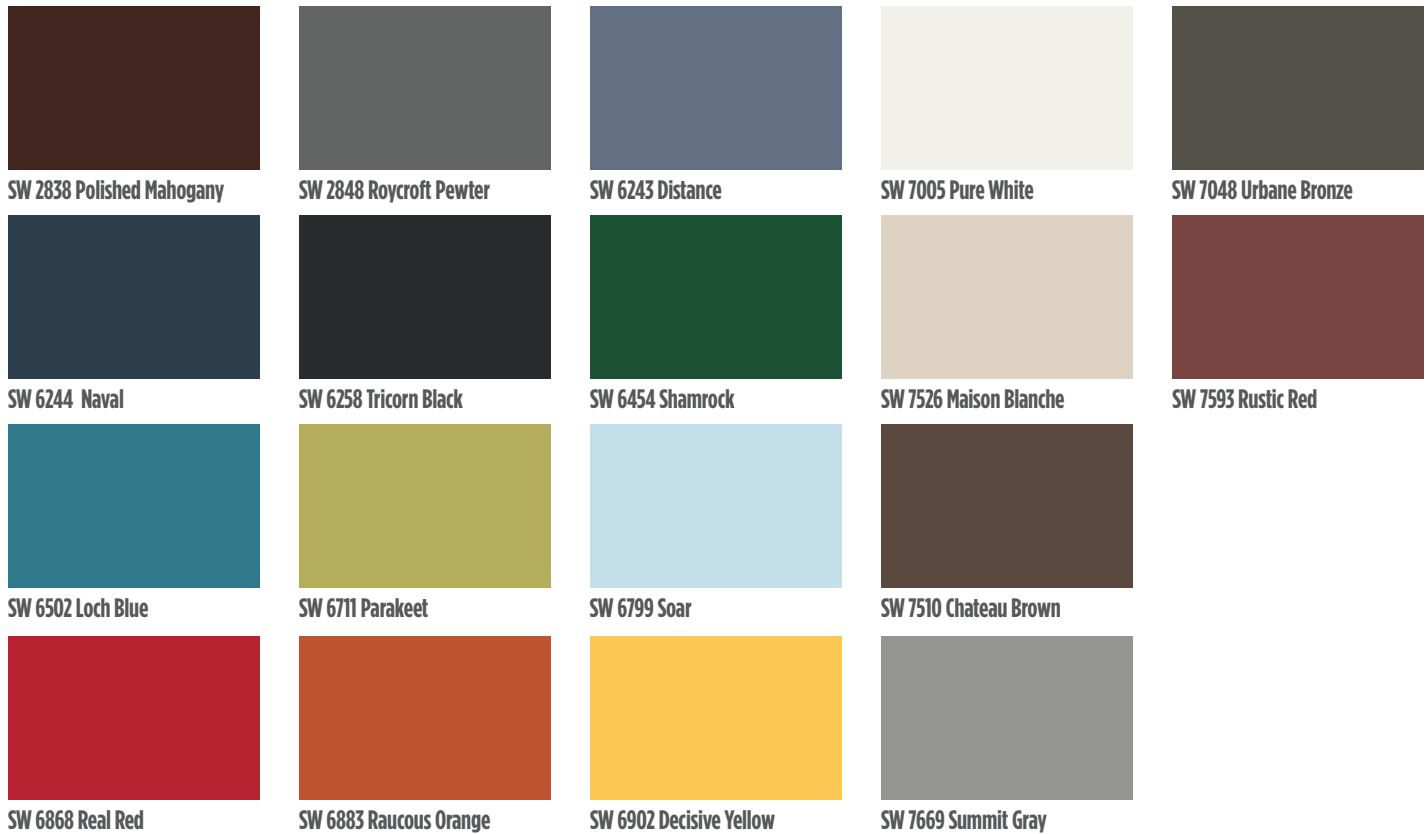

FORTRESS COATING SYSTEMS™ STAIN STOCK COLORS

SHOWN ON MAHOGANY

SHOWN ON OAK

SHOWN ON FIR

FORTRESS COATING SYSTEMS™

- For best paint results we require painting primed composite jambs & PVC casing
- For best staining we require ready-stain jambs and ready-stain exterior brickmould casing.