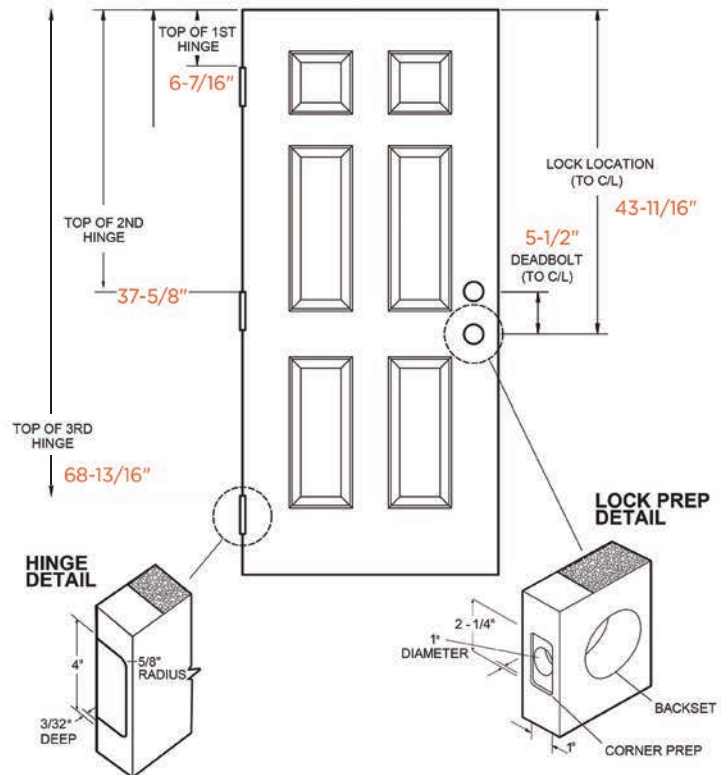

Masonite Standard Hinge Locations