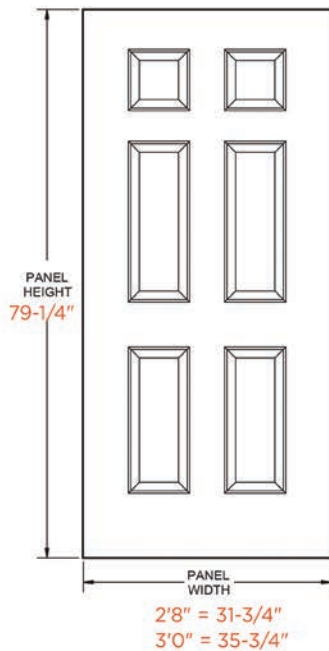

TRANSOMS

E-65	T-65	S-65	C-38	E-64
Elliptical	Rectangle	Shoulder	Half Circle	Full Half Circle
Add 15-3/4" to door height	Add 12-1/4" to door height	Add 17-1/2" to door height	Add 19-1/4" to door height	Add 34-3/4" to door height

DOUBLE DOOR

NOMINAL DOOR SIZE		DOOR UNIT ACTUAL SIZE		ROUGH OPENING SIZE (WOOD STUD)		OUTSIDE BRICKMOULD SIZE	
Width	Height	Width	Height	Width	Height	Width	Height
5'0"	6'8"	62"	82"	62-3/4"	82-1/2"	64-1/2"	83-1/4"
5'4"	6'8"	66"	82"	66-3/4"	82-1/2"	68-1/2"	83-1/4"
5'4"	8'0"	66"	98"	66-3/4"	98-1/2"	68-1/2"	99-1/4"
6'0"	6'8"	74"	82"	74-3/4"	82-1/2"	76-1/2"	83-1/4"
6'0"	8'0"	74"	98"	74-3/4"	98-1/2"	76-1/2"	99-1/4"

All dimensions shown are for inswing doors - deduct 1" from the actual door size, the rough opening size and the outside brickmould size height for outswing handicap accessible doors. See product selection detailed in the Catalog to determine if the entry door style you have selected is available. Recommended rough openings for the FAST-FRAME™ adjustable steel frame offering are different than the dimensions shown in this chart - see rough opening chart titled FAST-FRAME. Floor covering can affect rough opening heights.

Masonite Frame Size & Hardware Locations