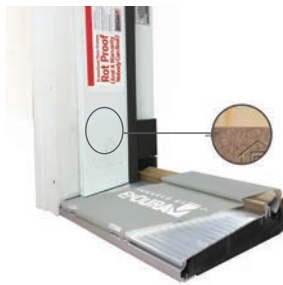

STANDARD FRAME SYSTEM

JAMB FJ Primed Endura® jamb system

CASING FJ Primed exterior casing

SILL Endura® Z-AC self-adjusting articulating sill with sill cover (aluminum finish). Made up of all-composite substrates and synthetic caps and nosing. Includes construction cover.

BETTER