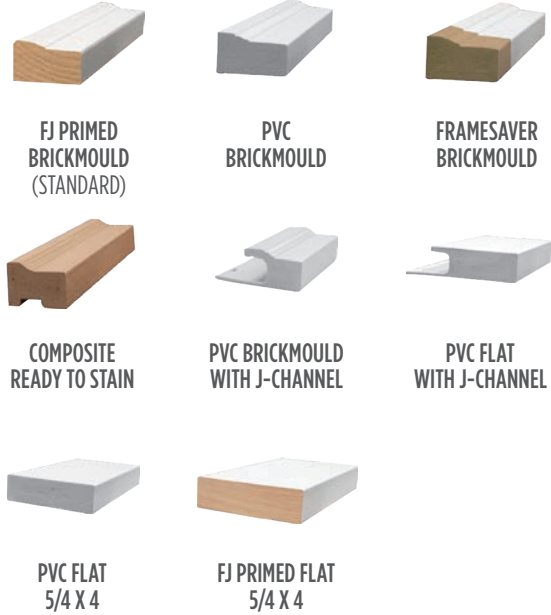

5 CHOOSE YOUR TRIM