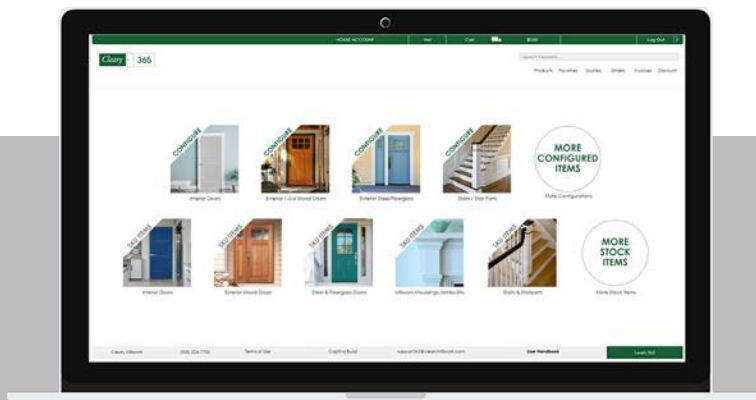

STEEL BLACK & WHITE PREHUNG DOORS

Factory Finished Black Exterior / White Interior

PREFINISHED

These doors come with a prefinished black exterior and a white interior.

PORTRAIT GLASS

This attractive minimalist design blends textured glass with clear bevels providing simplicity and privacy.

1255B Grand Army Highway Somerset, MA 02726 | 800-899-4533

120 Defreest Drive, Suite 19, Troy, NY 12180 | 800-350-0448

2049 Silas Deane Highway, Suite 1A, Rocky Hill, CT 06067 | 800-486-7600

WHOLESALE DOORS

220 Forbes Road, Suite 403, Braintree, MA 02184 | 800-225-4252

www.clearymillwork.com

CONFIGURE ON CLEARY 365
Cleary 365 is a website that provides real-time
access to inventory, pricing, and credit information.