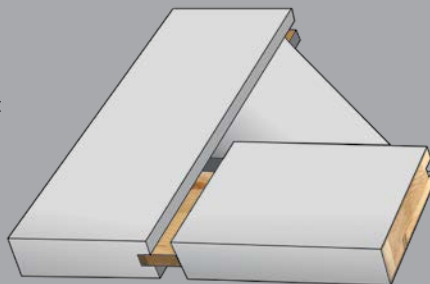

PRIMED MDF | V-GROOVE

36" X 84" X 1-3/8"
30702PMDFSBDK

IN STOCK

PRIMED MDF | V-GROOVE

36" X 84" X 1-3/8"
30701PMDFSBD

MADE TO ORDER

PRIMED MDF | V-GROOVE

36" X 84" X 1-3/8"
30702PMDFSBD

MADE TO ORDER

CONSTRUCTION

Both the stiles and rails have a solid wood core to provide greater strength and stability. The MDF veneers on the stiles and rails allow for a smooth and consistent paint finish. Panels are solid 1/2" MDF. Utilizing traditional mortise and tenon joinery, all pieces are hand fit together with industry's finest adhesives on all connections.