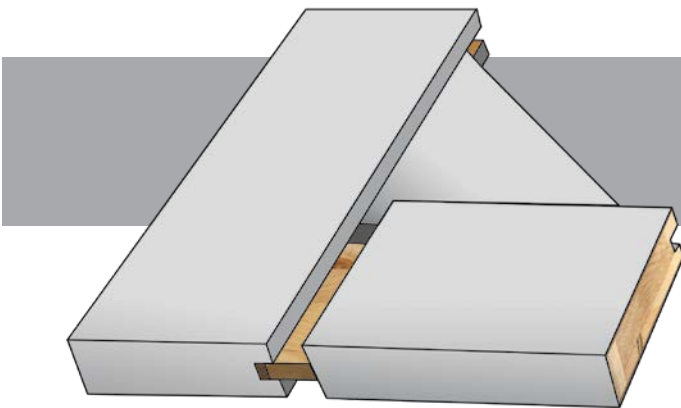

CLEARY C-SERIES: MDF DOORS

MDF doors from Cleary Wholesale combine traditional stile and rail construction with environmentally-friendly MDF to offer an alternative to all-wood or molded interior doors.

Our C-Series doors are stocked in both 1-3/8" and 1-3/4" and come in a primed finish. We are also offering our most popular styles made to order with a 2-3 week lead time.

Cleary MDF doors are engineered and handcrafted in New England. By sourcing a local manufacturer, you not only reduce the carbon footprint of your job, you help employ local craftsman.

CONSTRUCTION

True mortise & tenon joinery
Solid wood core with MDF veneer
1/2" MDF flat panels

Both the stiles and rails have a solid wood core to provide greater strength and stability. The MDF veneers on the stiles and rails allow for a smooth and consistent paint finish. Panels are solid 1/2" MDF. Utilizing traditional mortise and tenon joinery, all pieces are hand fit together with industry's finest adhesives on all connections.

DIMENSIONS

Standard stile and rail dimensions for Cleary MDF doors (dimensions include sticking).

Note: 1/0 and 1/2 doors have 1-7/8" stiles

STICKING OPTIONS

SQUARE STICKING WITH
1/2" FLAT PANEL

Square sticking is available on all stock doors.