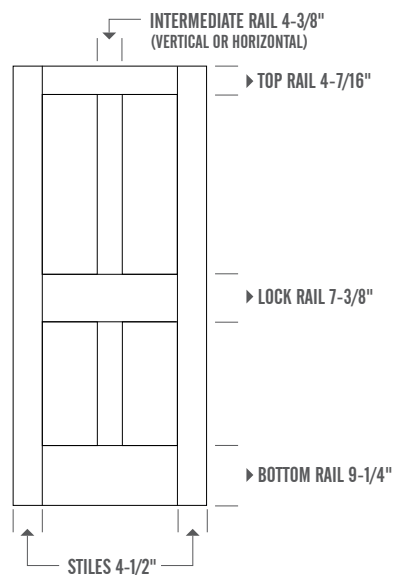

CONSTRUCTION

True mortise & tenon joinery
Solid wood core with MDF veneer
1/2" MDF flat panels

Both the stiles and rails have a solid wood core to provide greater strength and stability. The MDF veneers on the stiles and rails allow for a smooth and consistent paint finish. Panels are solid 1/2" MDF. Utilizing traditional mortise and tenon joinery, all pieces are hand fit together with industry's finest adhesives on all connections.

DIMENSIONS

Standard stile and rail dimensions for Cleary MDF doors (dimensions include sticking).

Note: 1/0 and 1/2 doors have 1-7/8" stiles

STICKING OPTIONS

SQUARE STICKING WITH
1/2" FLAT PANEL

Square sticking is available on all stock doors.

*available as 20 MIN fire doors

C35

1-3/8" DOORS		1-3/4" DOORS	
6/8 Height		6/8 Height	
SQUARE		SQUARE	
1/0 •	2/0		2/0
1/2 •	2/2		2/6
1/3 •	2/4		2/8
1/4 •	2/6		3/0
1/6 •	2/8		
1/8 •	2/10		
1/10 •	3/0		

• these widths are built with 2-panels (referred to as C35/25)

Ovolo sticking is available on C-11 and C-35 as 'made to order.' Sizes not shown above can be made to order.

CLEARLY MDF DOORS - MADE TO ORDER

Specify: Thickness 1-3/8" or 1-3/4" | Width 1/0-3/0 | Height 6/8, 7/0, 8/0 | Square or Ovolo Sticking | 2-3 weeks lead time